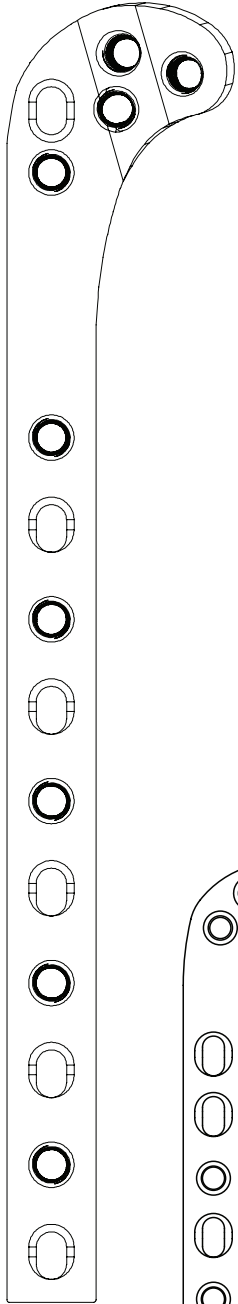

Ruler (mm)

0 10 20 30 40 50 60 70 80 90

LOCKING (DT) DISTAL FEMUR PLATES

Please specify left or right when ordering plates! Use with SLH ST and HLH ST Locking screws.

DT L 3.5 DFR 15

DT L 2.7 DF R

DT L 2.0 DF-14 R

DT L 2.0 DF-9 R

DT L 2.0 DF-9 L

DT L 2.0 DF-14 L

DT L 3.5 DFL 15

DT L 2.7 DF L