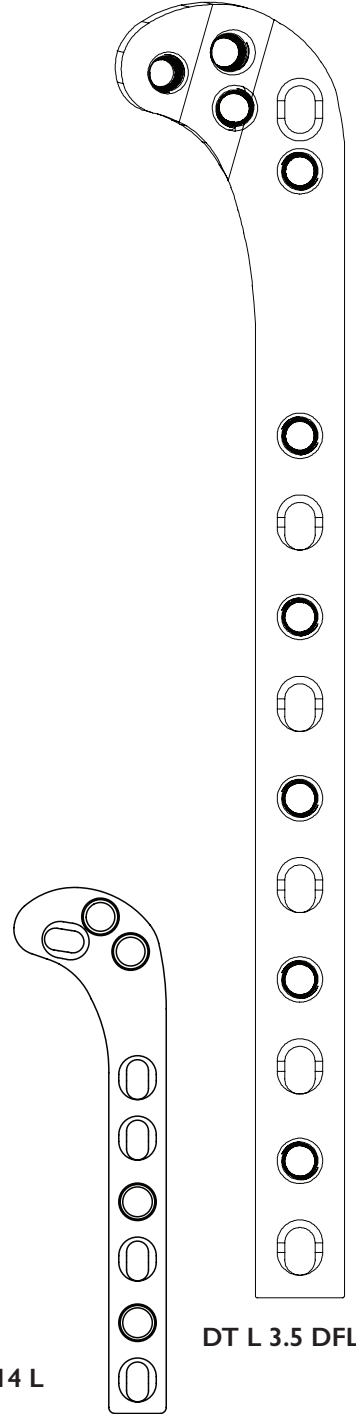

Ruler (mm)

0 10 20 30 40 50 60 70 80 90

LOCKING (DT) DISTAL FEMUR PLATES

Please specify left or right when ordering plates! Use with SLH ST and HLH ST Locking screws.

DT L 3.5 DFR 15

DT L 2.7 DF R

DT L 2.0 DF-14 R

DT L 2.0 DF-9 R

DT L 2.0 DF-9 L

DT L 2.0 DF-14 L

DT L 3.5 DFL 15

DT L 2.7 DF L